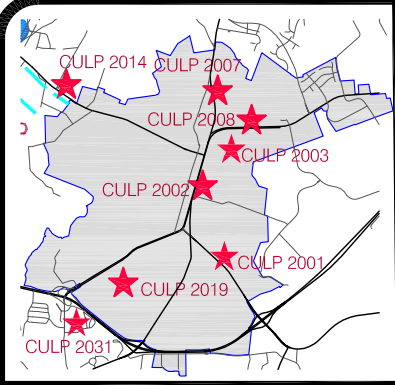

7-7: TELECOMMUNICATIONS TOWER MAP CULPEPER COUNTY, VIRGINIA

LEGEND

- ★ EXISTING ANTENNA SITE
- ▲ PROPOSED ANTENNA SITE
- ✈ CULPEPER AIRPORT
- EMERGENCY COMMUNICATION SITES
- POWER TRANSMISSION LINE
- VIRGINIA SCENIC BYWAY

Prepared by
Culpeper County Planning Department

DATE: 12-2022