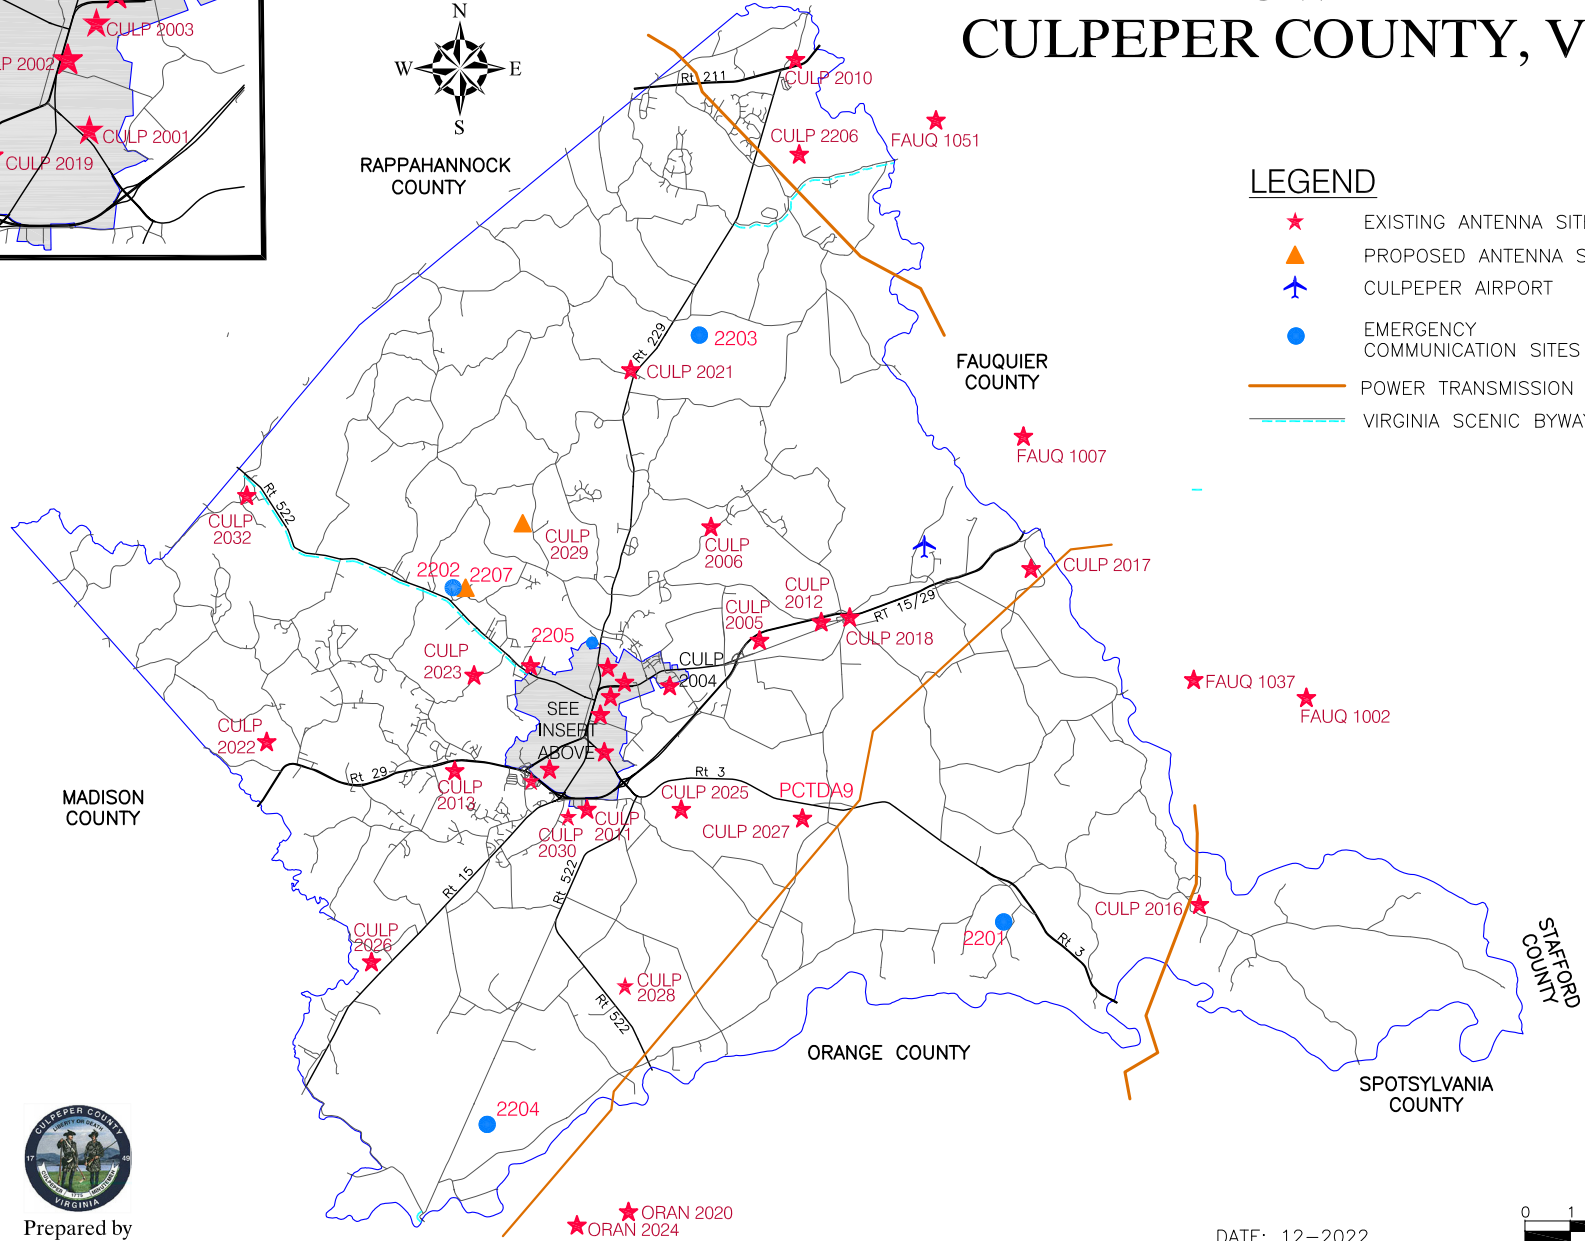

7-7: TELECOMMUNICATIONS TOWER MAP CULPEPER COUNTY, VIRGINIA

LEGEND

- ★ EXISTING ANTENNA SITE
- ▲ PROPOSED ANTENNA SITE
- ✈ CULPEPER AIRPORT
- EMERGENCY COMMUNICATION SITES
- POWER TRANSMISSION LINE
- VIRGINIA SCENIC BYWAY

Prepared by
Culpeper County Planning Department

DATE: 12-2022