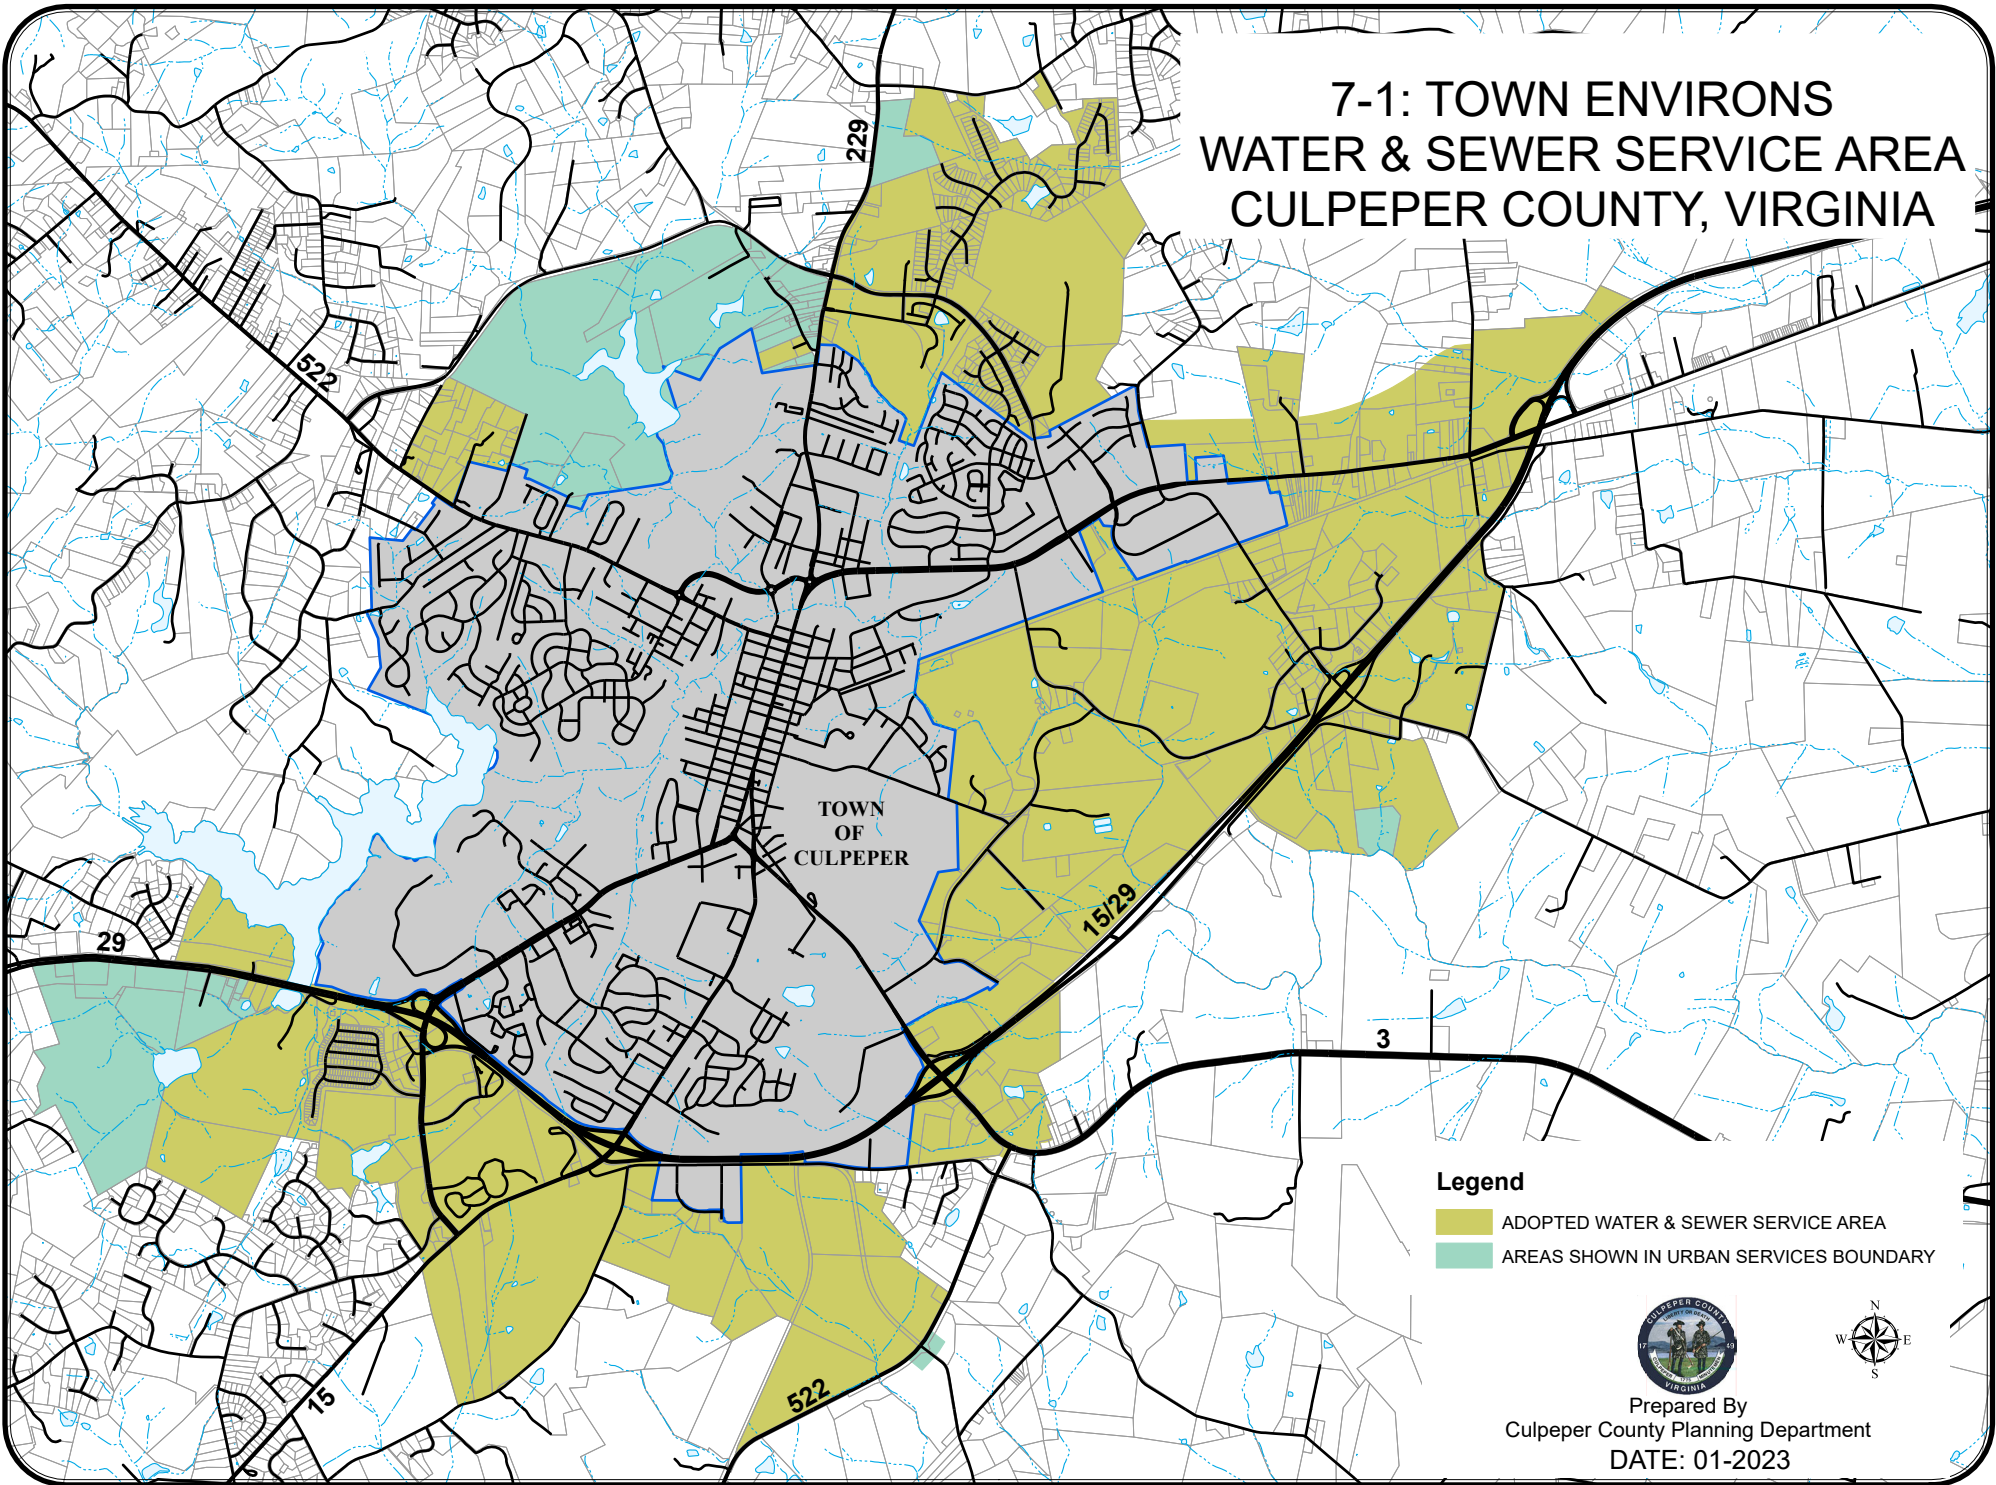

# 7-1: TOWN ENVIRONS WATER & SEWER SERVICE AREA CULPEPER COUNTY, VIRGINIA

### Legend

-  ADOPTED WATER & SEWER SERVICE AREA
-  AREAS SHOWN IN URBAN SERVICES BOUNDARY

Prepared By  
Culpeper County Planning Department  
DATE: 01-2023