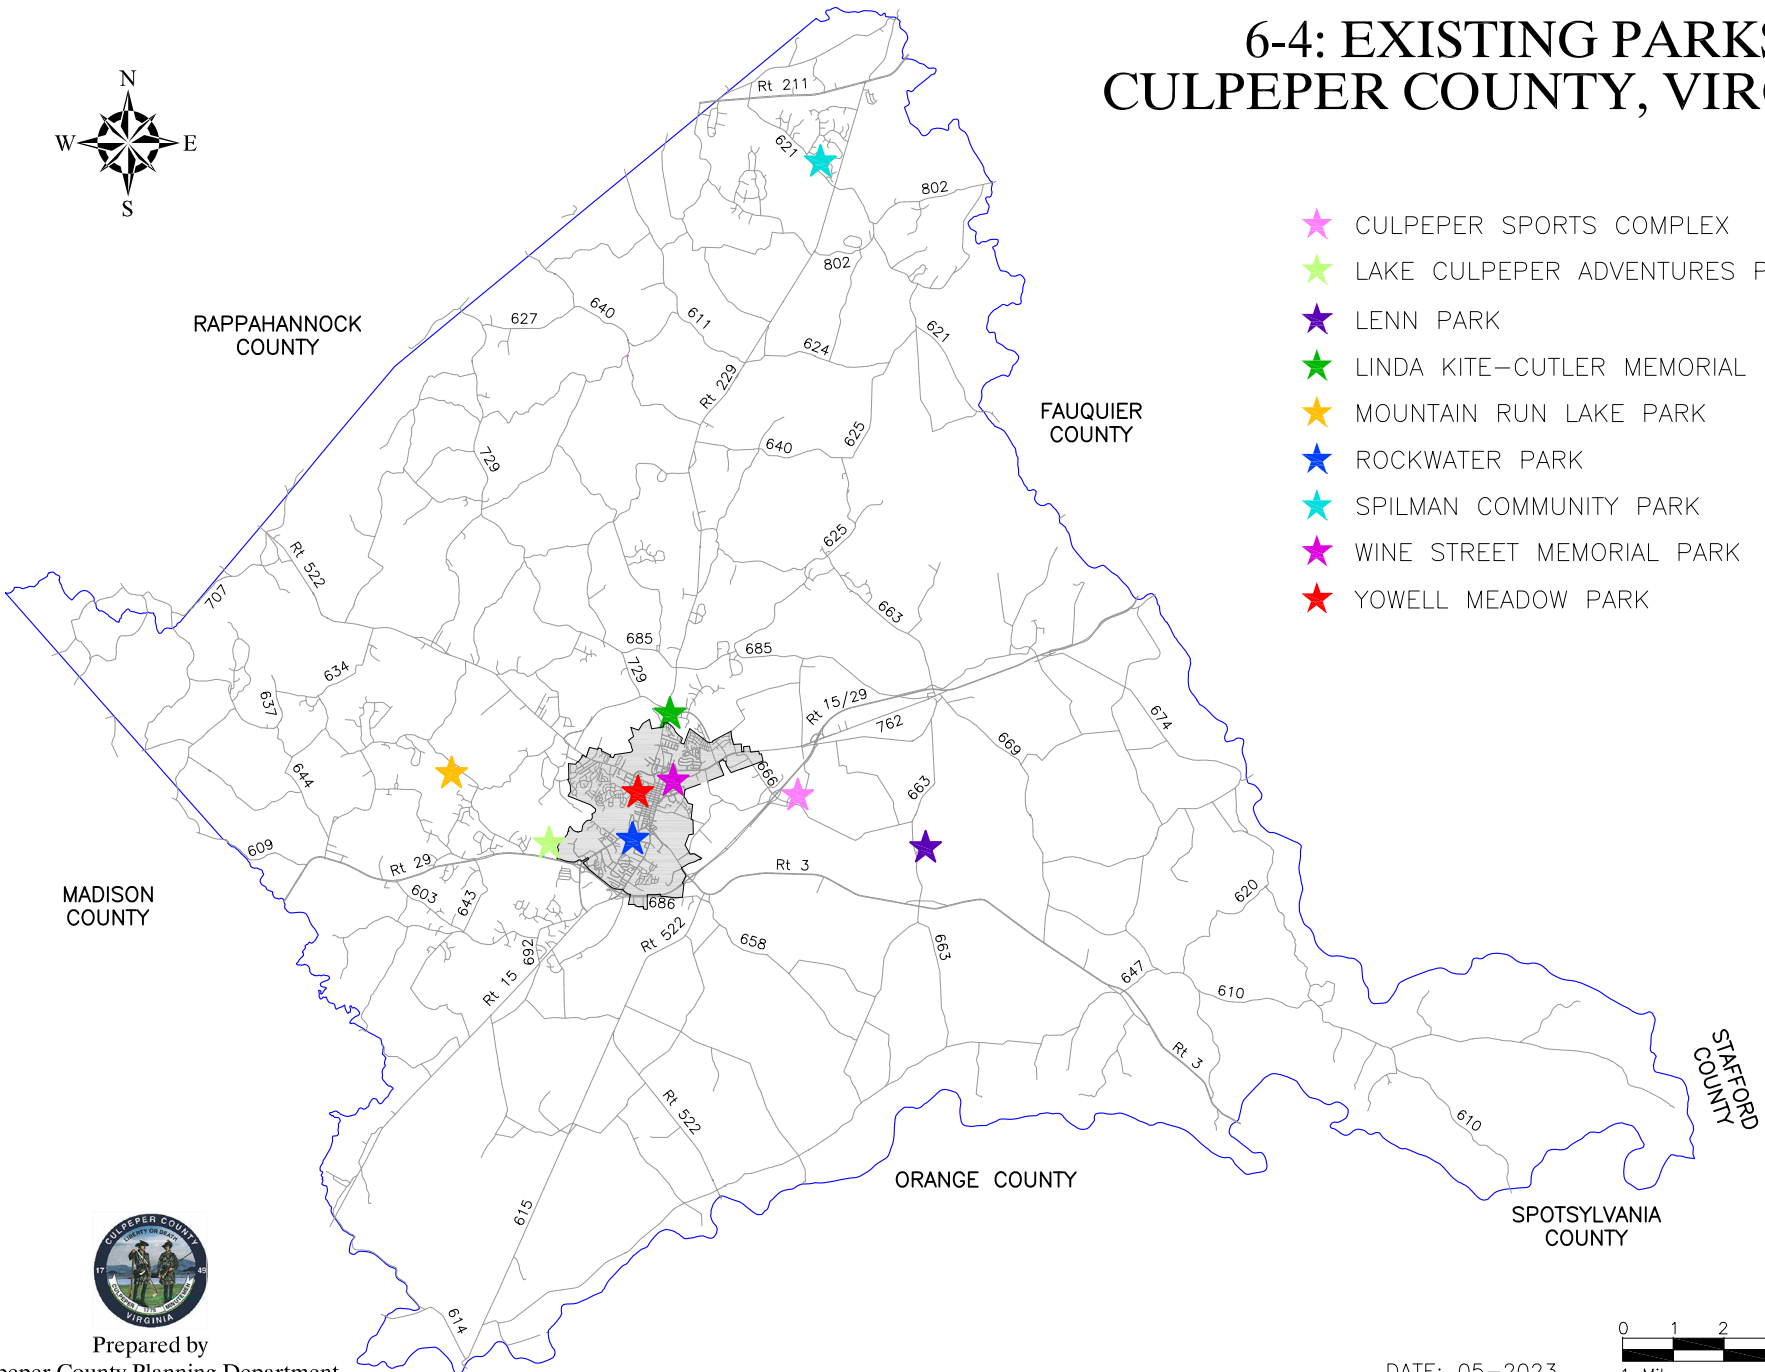

# 6-4: EXISTING PARKS CULPEPER COUNTY, VIRGINIA

- ★ CULPEPER SPORTS COMPLEX
- ★ LAKE CULPEPER ADVENTURES PARK
- ★ LENN PARK
- ★ LINDA KITE-CUTLER MEMORIAL PARK
- ★ MOUNTAIN RUN LAKE PARK
- ★ ROCKWATER PARK
- ★ SPILMAN COMMUNITY PARK
- ★ WINE STREET MEMORIAL PARK
- ★ YOWELL MEADOW PARK

Prepared by  
Culpeper County Planning Department

DATE: 05-2023