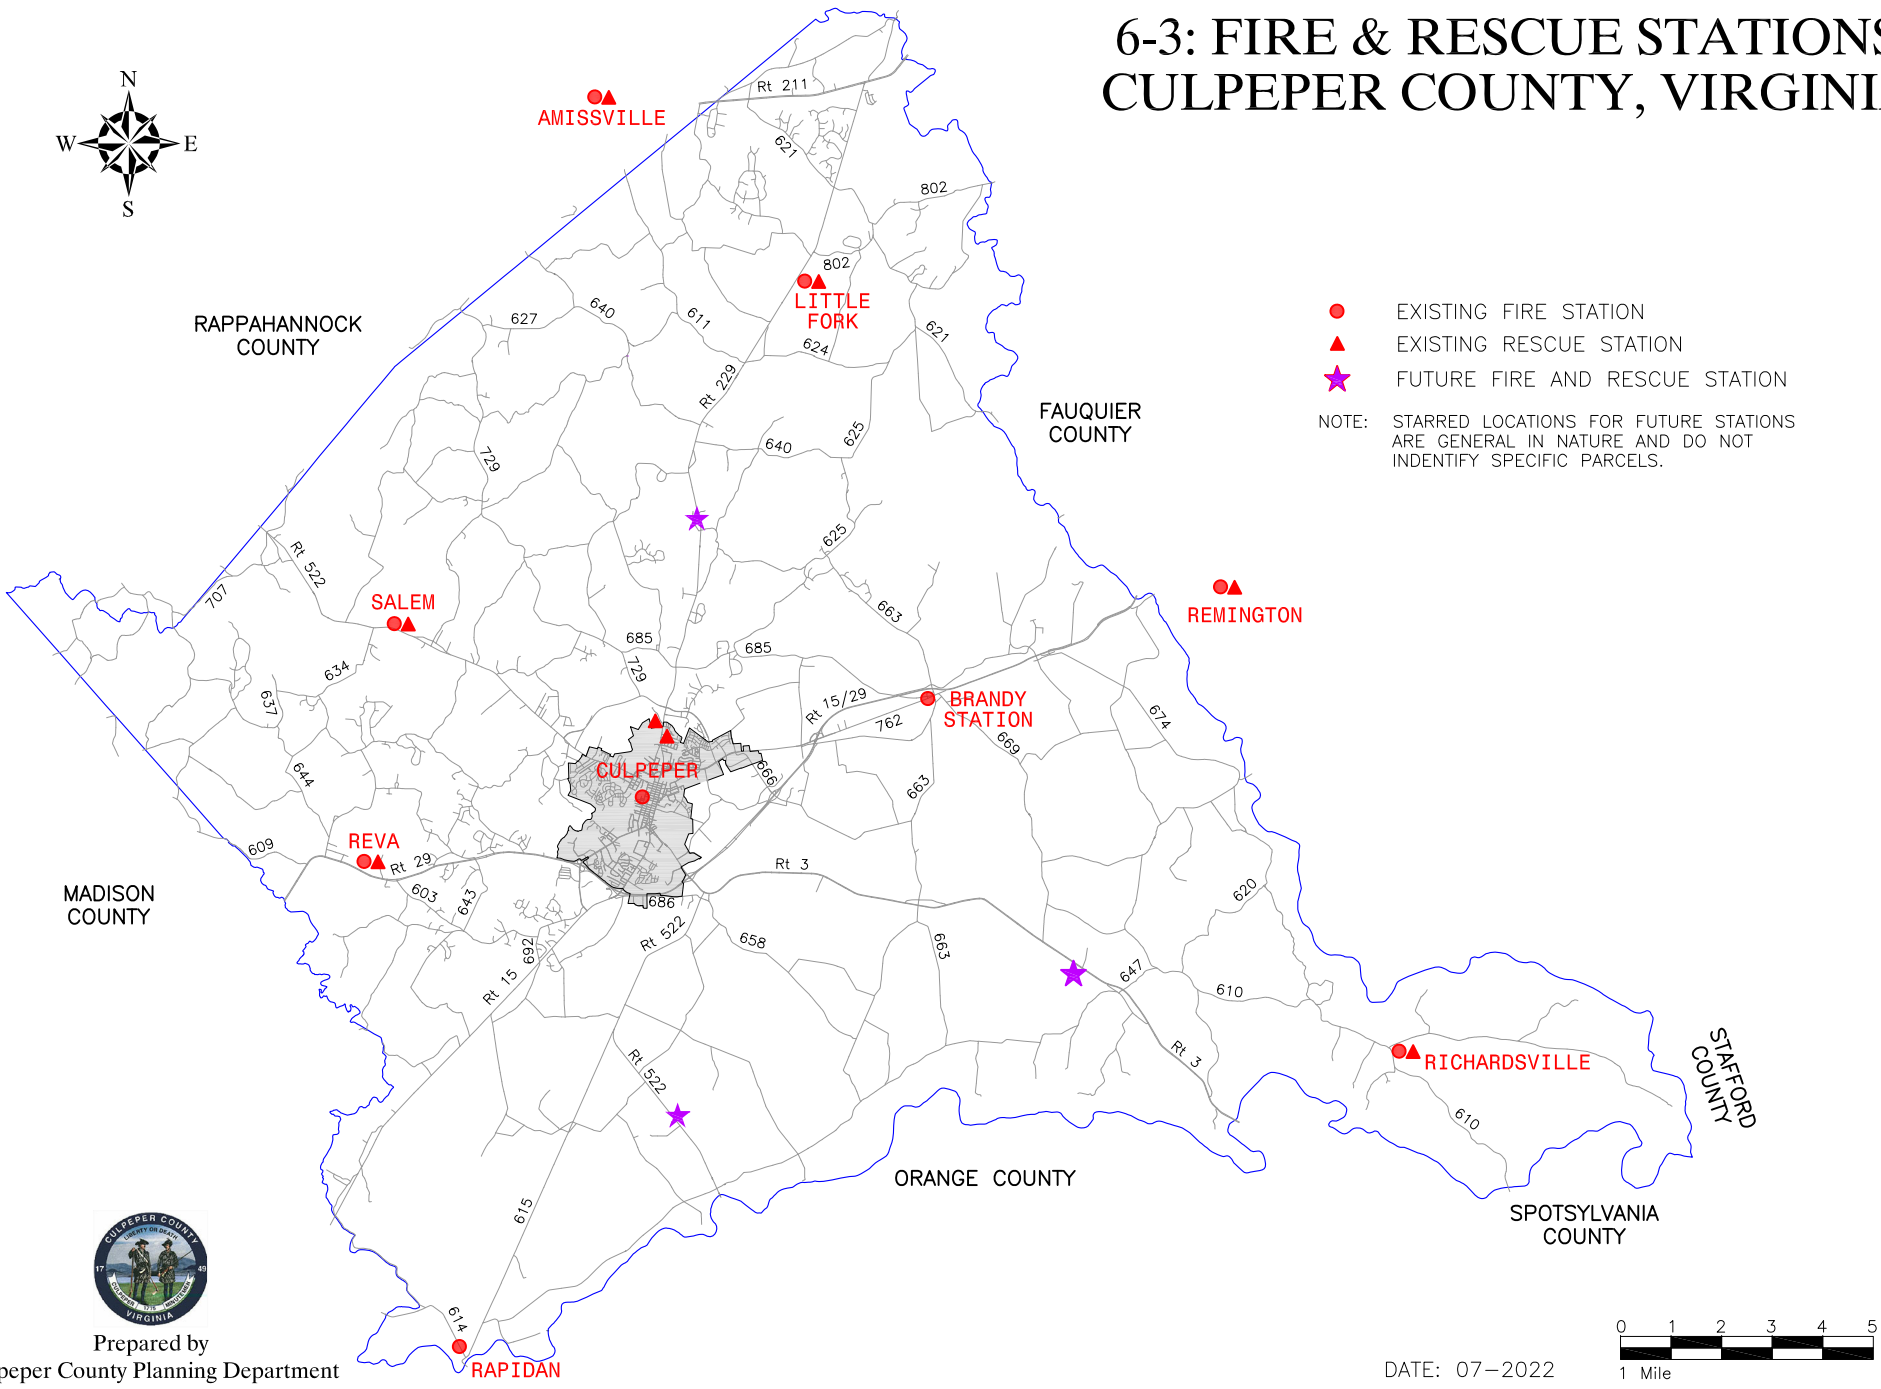

6-3: FIRE & RESCUE STATIONS CULPEPER COUNTY, VIRGINIA

- EXISTING FIRE STATION
 - ▲ EXISTING RESCUE STATION
 - ★ FUTURE FIRE AND RESCUE STATION
- NOTE: STARRED LOCATIONS FOR FUTURE STATIONS ARE GENERAL IN NATURE AND DO NOT IDENTIFY SPECIFIC PARCELS.