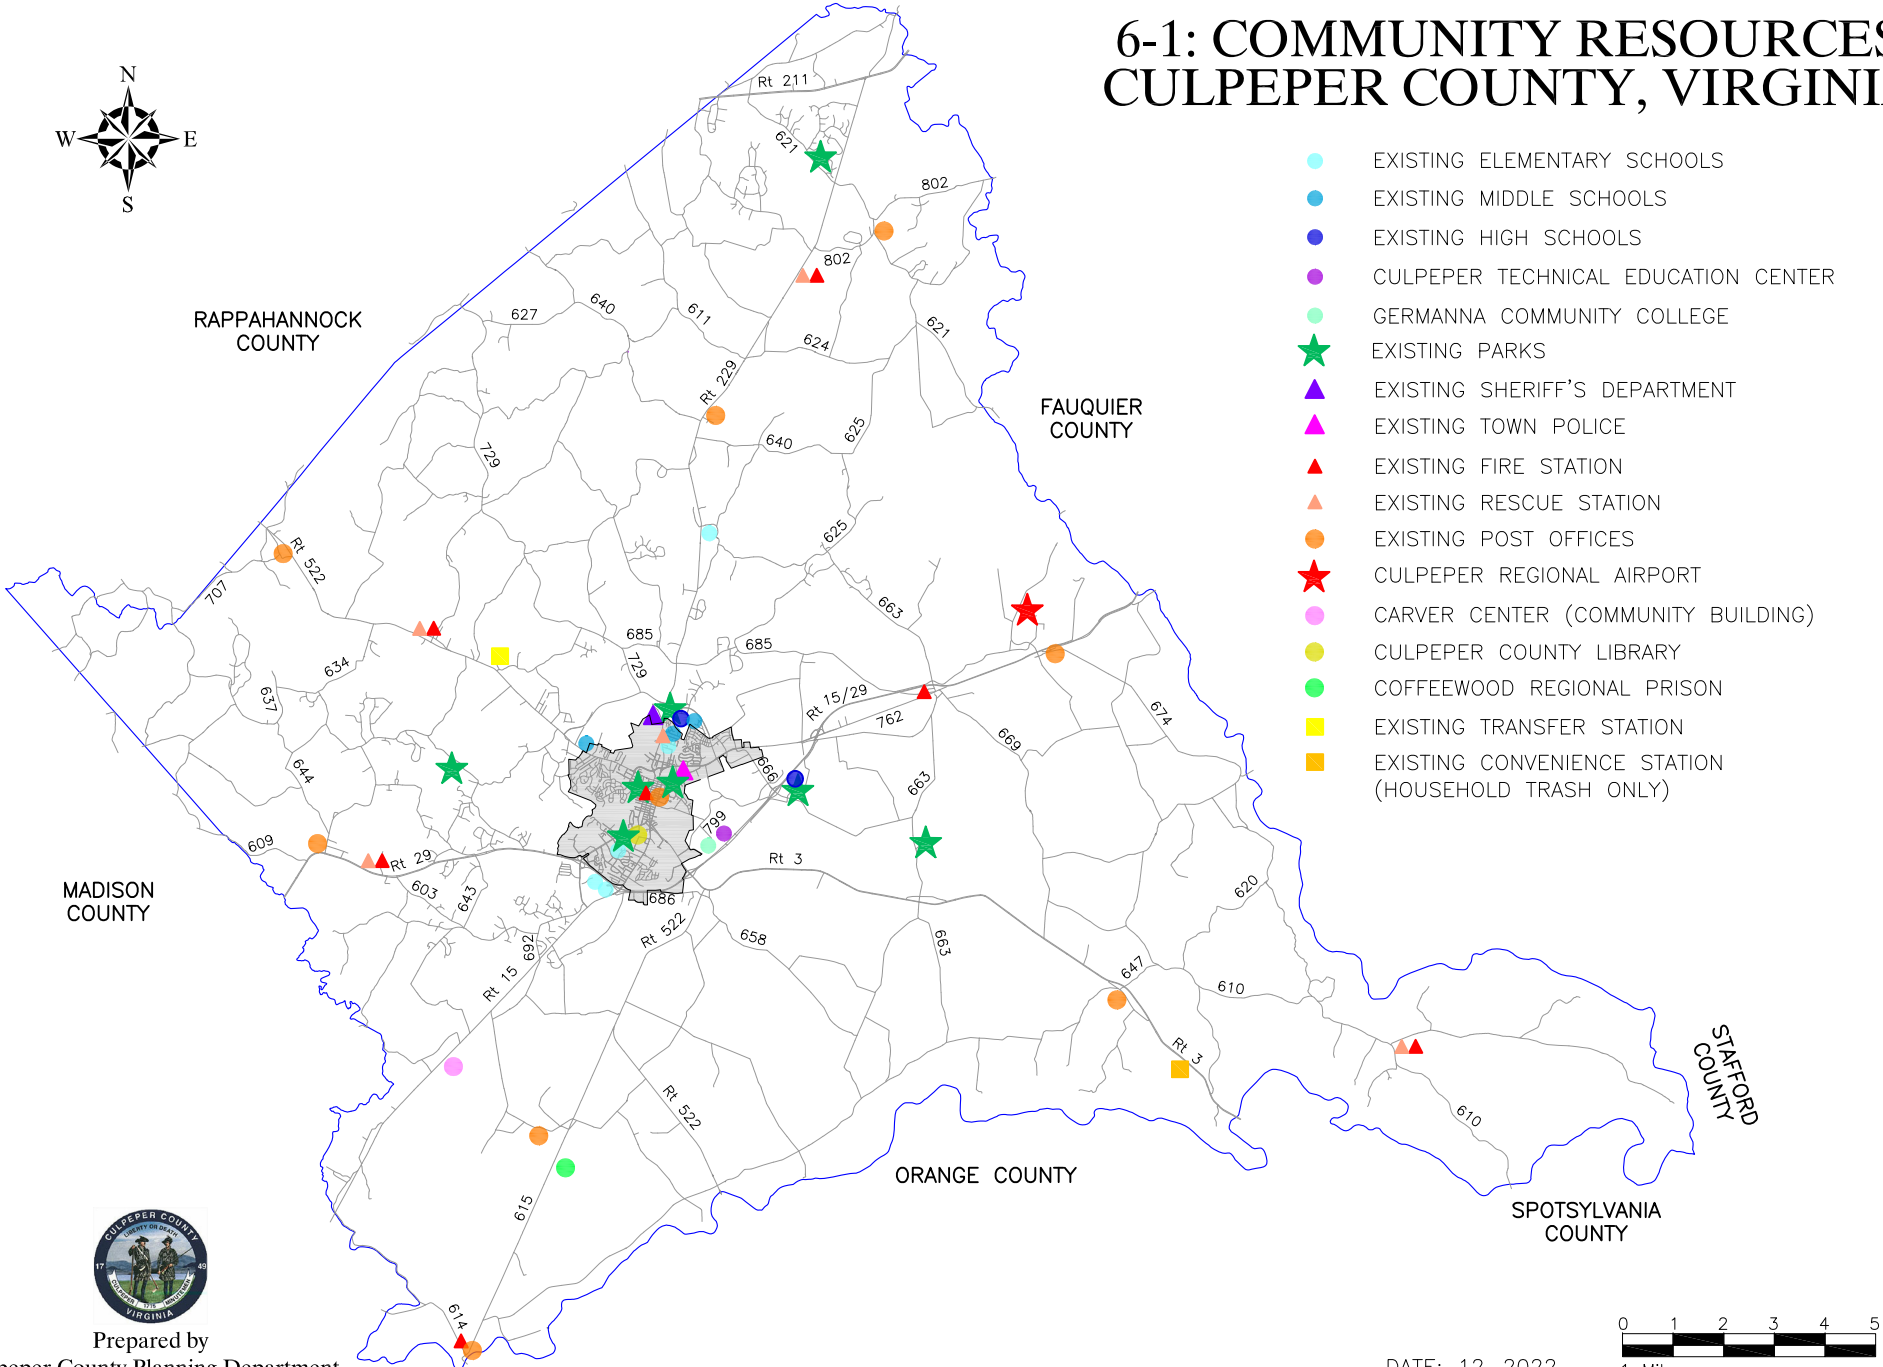

6-1: COMMUNITY RESOURCES CULPEPER COUNTY, VIRGINIA

- EXISTING ELEMENTARY SCHOOLS
- EXISTING MIDDLE SCHOOLS
- EXISTING HIGH SCHOOLS
- CULPEPER TECHNICAL EDUCATION CENTER
- GERMANNA COMMUNITY COLLEGE
- ★ EXISTING PARKS
- ▲ EXISTING SHERIFF'S DEPARTMENT
- ▲ EXISTING TOWN POLICE
- ▲ EXISTING FIRE STATION
- ▲ EXISTING RESCUE STATION
- EXISTING POST OFFICES
- ★ CULPEPER REGIONAL AIRPORT
- CARVER CENTER (COMMUNITY BUILDING)
- CULPEPER COUNTY LIBRARY
- COFFEWOOD REGIONAL PRISON
- EXISTING TRANSFER STATION
- EXISTING CONVENIENCE STATION (HOUSEHOLD TRASH ONLY)

Prepared by
Culpeper County Planning Department

DATE: 12-2022