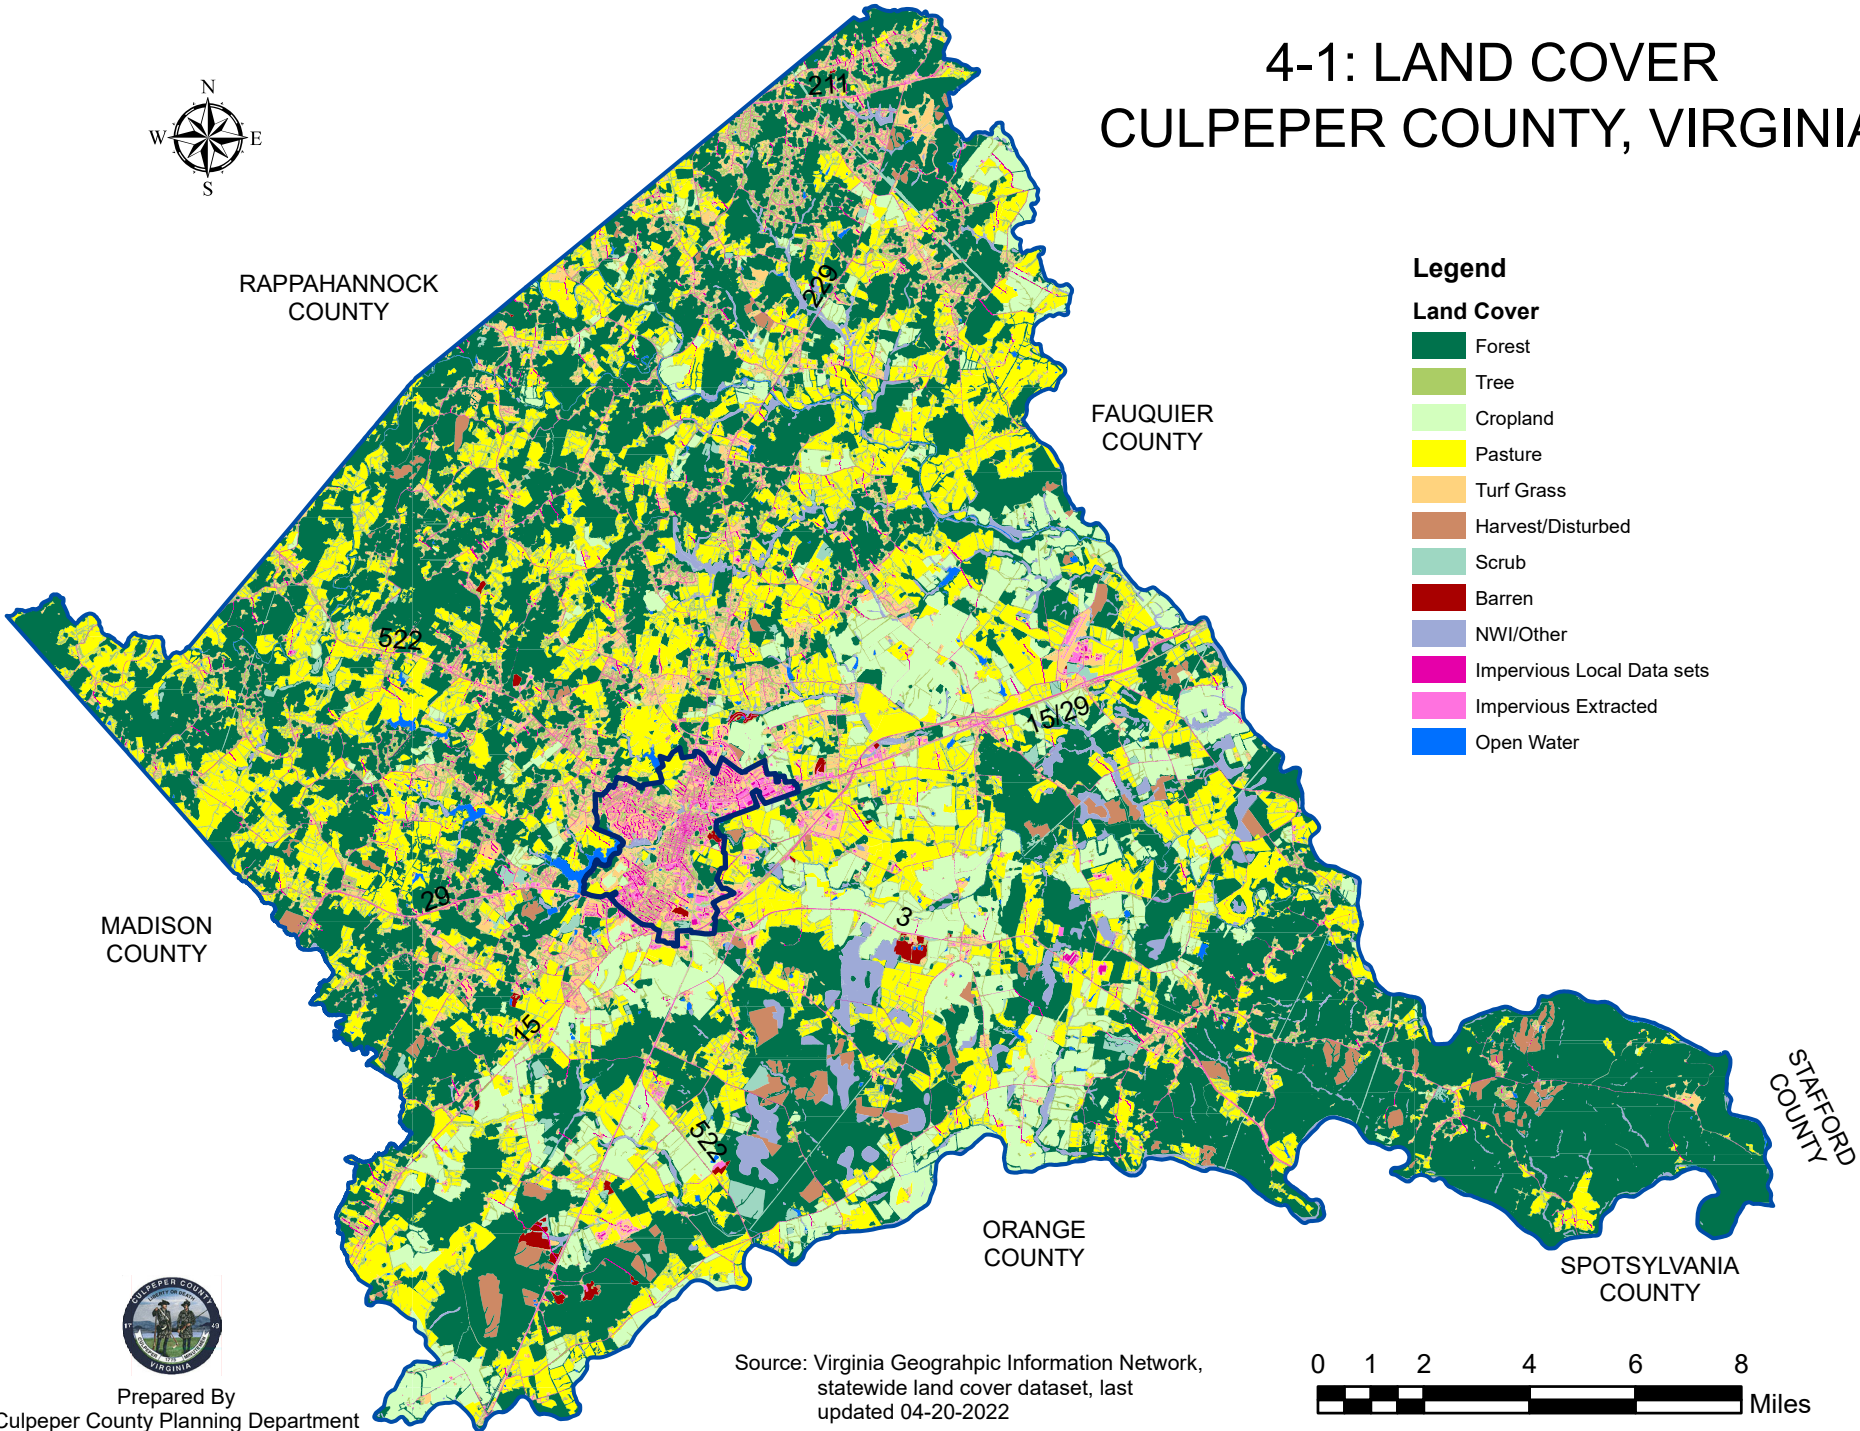

4-1: LAND COVER CULPEPER COUNTY, VIRGINIA

RAPPAHANNOCK
COUNTY

FAUQUIER
COUNTY

Legend

- Land Cover**
- Forest
 - Tree
 - Cropland
 - Pasture
 - Turf Grass
 - Harvest/Disturbed
 - Scrub
 - Barren
 - NWI/Other
 - Impervious Local Data sets
 - Impervious Extracted
 - Open Water

MADISON
COUNTY

ORANGE
COUNTY

SPOTSYLVANIA
COUNTY

STAFFORD
COUNTY

Prepared By
Culpeper County Planning Department

Source: Virginia Geographic Information Network,
statewide land cover dataset, last
updated 04-20-2022