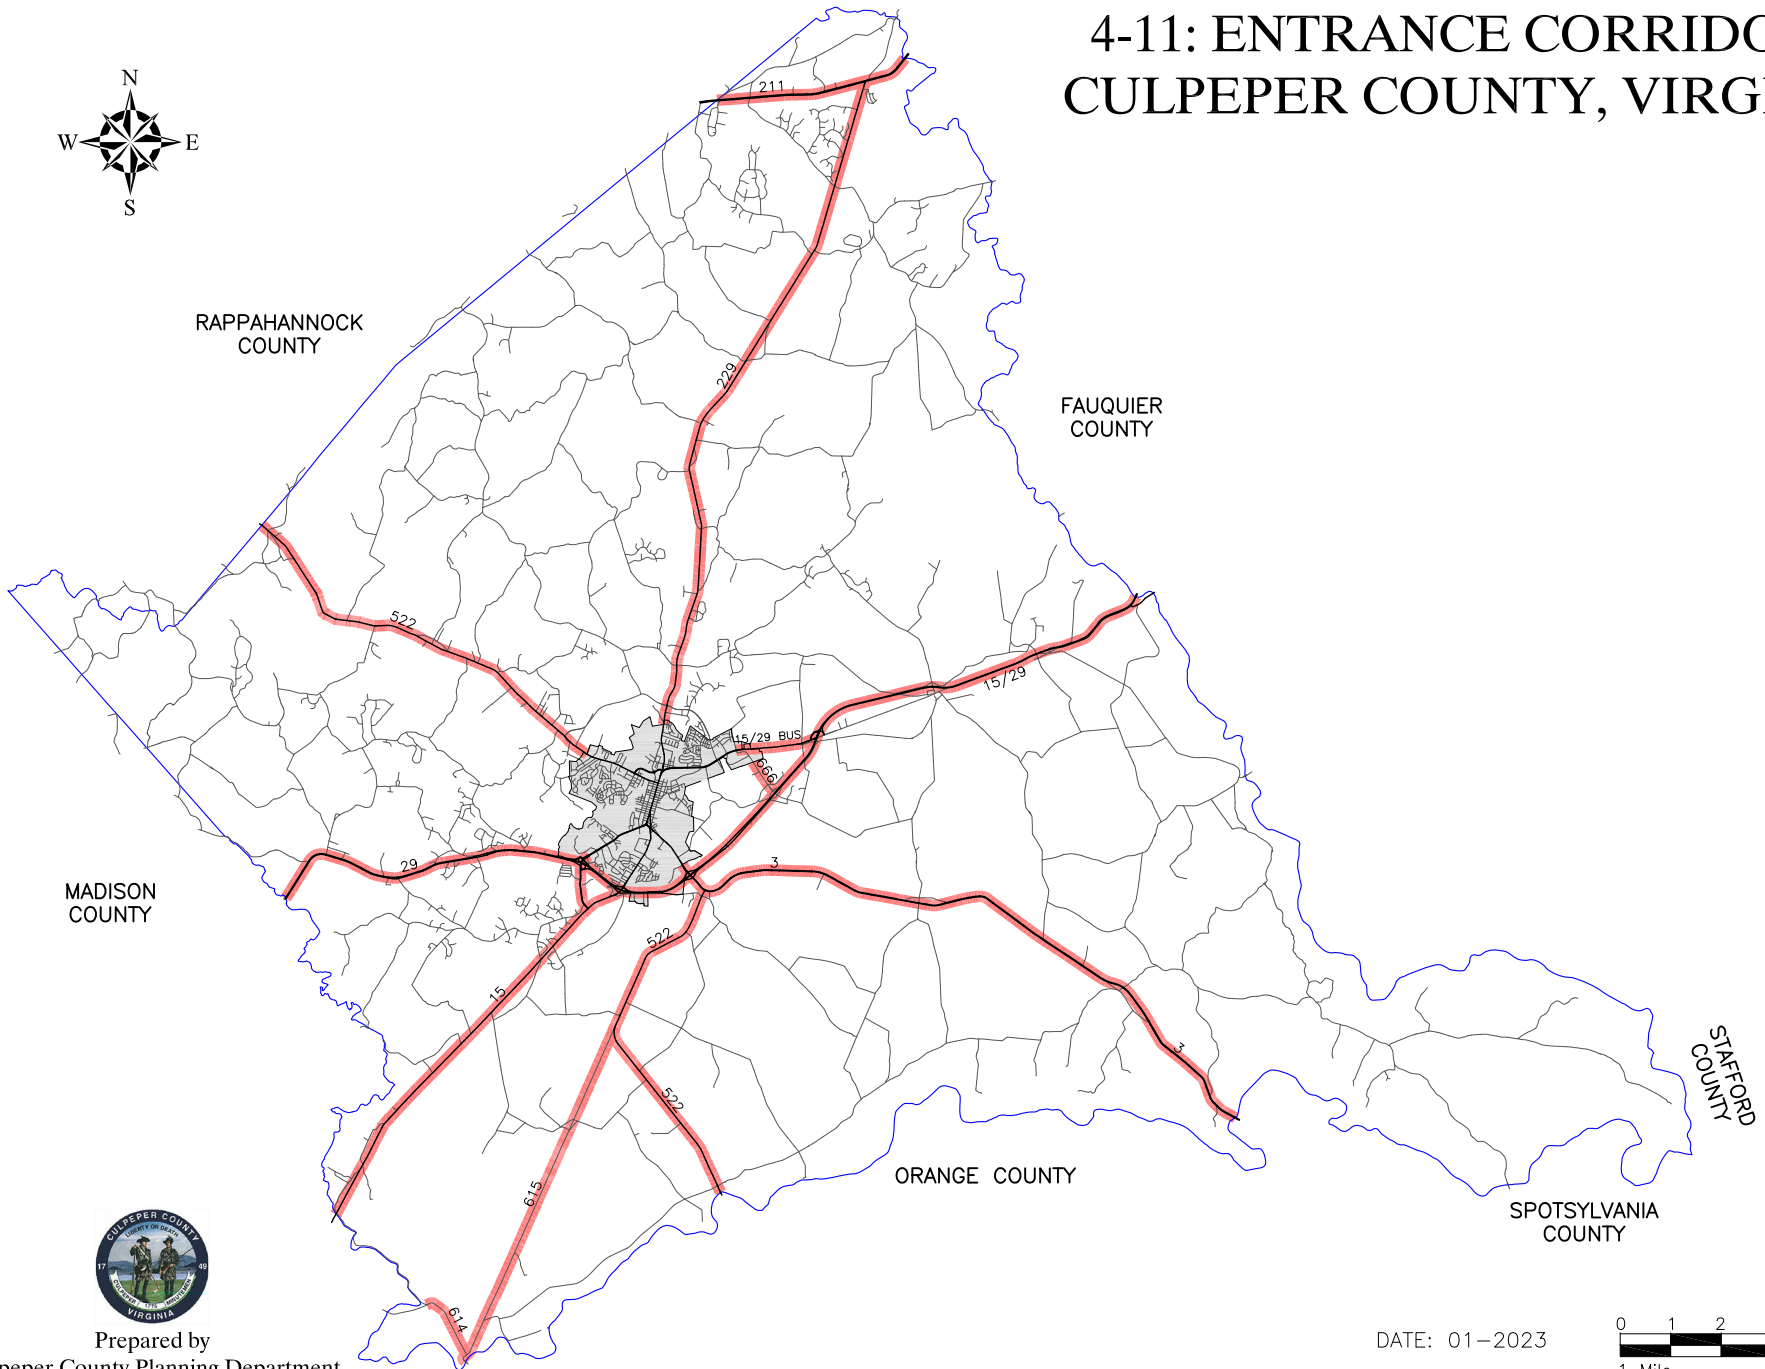

# 4-11: ENTRANCE CORRIDORS CULPEPER COUNTY, VIRGINIA

MADISON COUNTY

RAPPAHANNOCK COUNTY

FAUQUIER COUNTY

ORANGE COUNTY

SPOTSYLVANIA COUNTY

STAFFORD COUNTY

Prepared by  
Culpeper County Planning Department