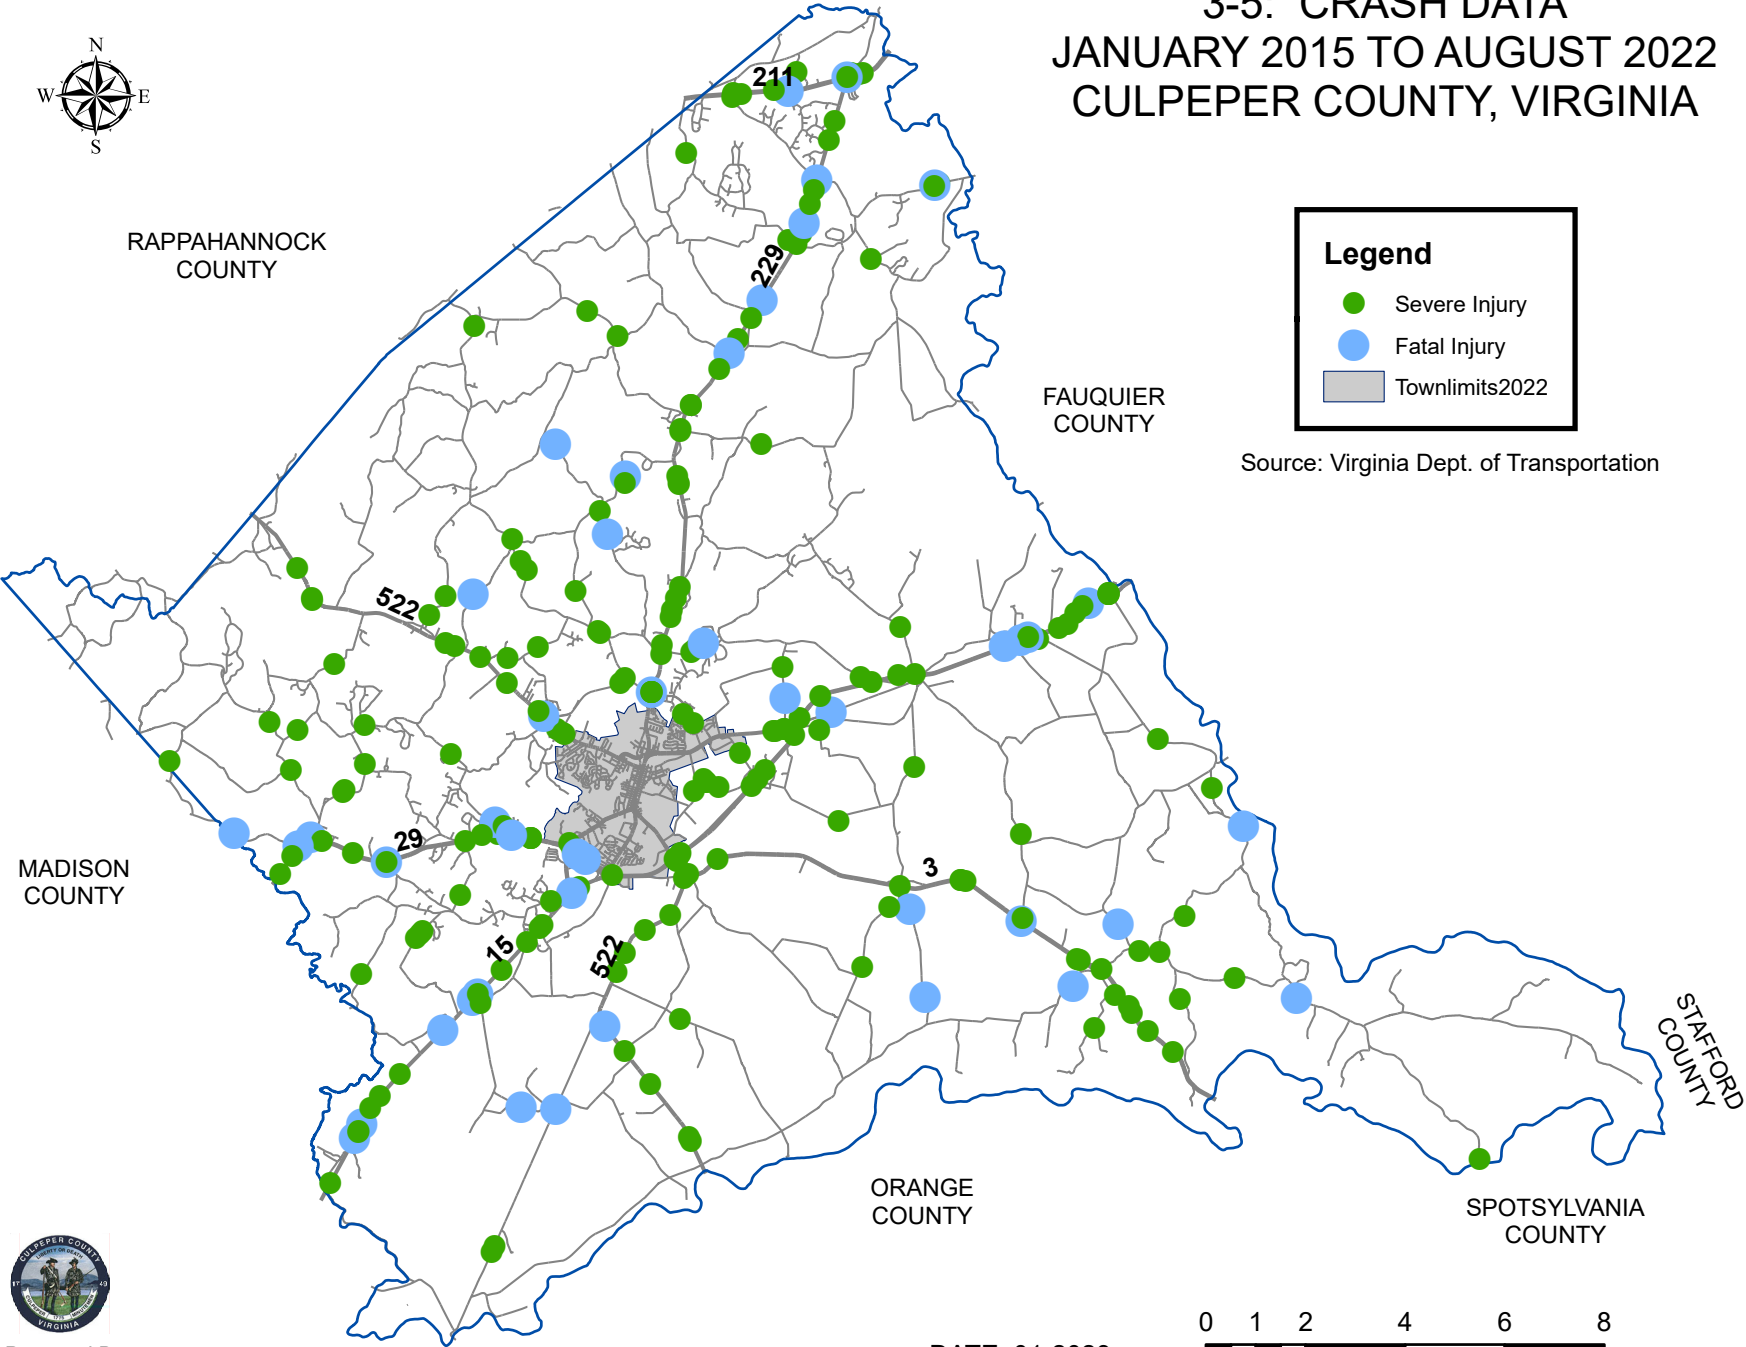

# 3-5: CRASH DATA JANUARY 2015 TO AUGUST 2022 CULPEPER COUNTY, VIRGINIA

RAPPAHANNOCK  
COUNTY

**Legend**

- Severe Injury
- Fatal Injury
- Townlimits2022

Source: Virginia Dept. of Transportation

MADISON  
COUNTY

FAUQUIER  
COUNTY

STAFFORD  
COUNTY

ORANGE  
COUNTY

SPOTSYLVANIA  
COUNTY

Prepared By  
Culpeper County Planning Department

DATE: 01-2023