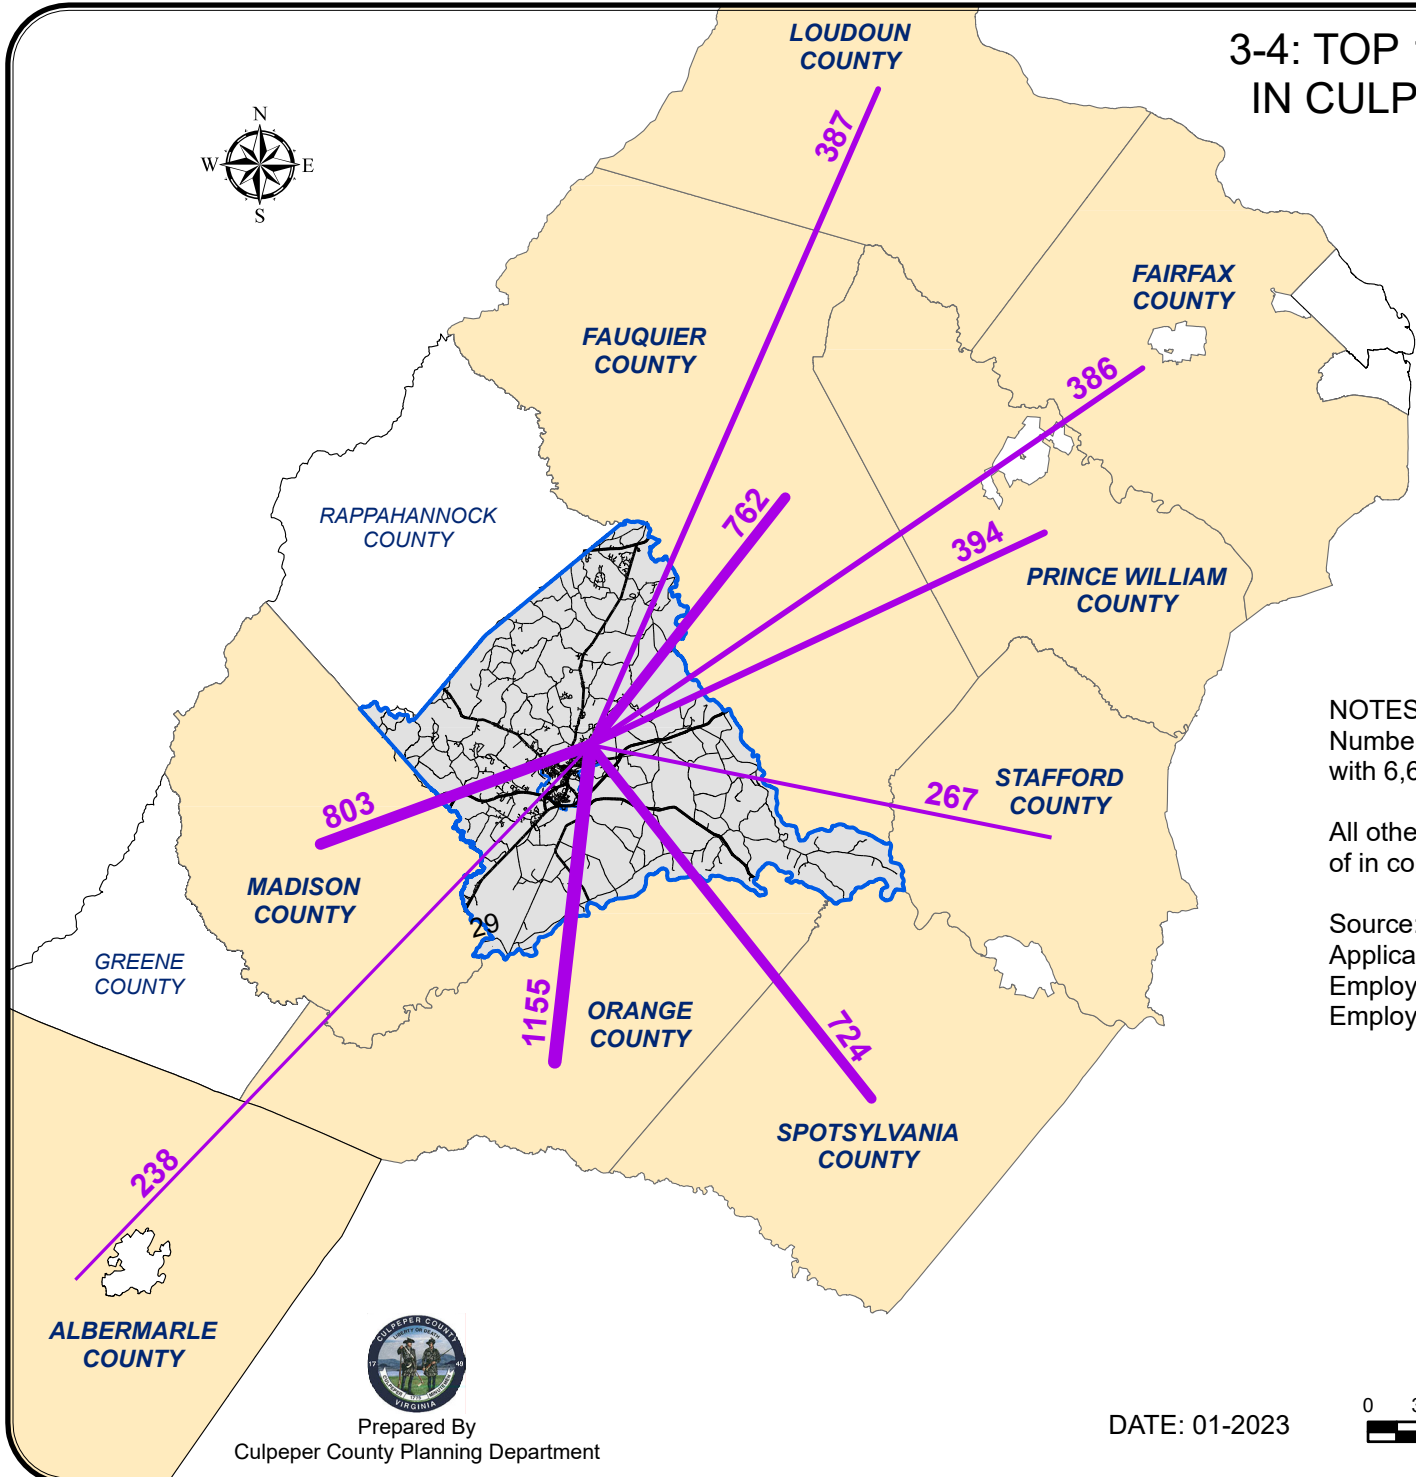

3-4: TOP 10 ORIGINS OF WORKERS IN CULPEPER COUNTY, VIRGINIA

NOTES:
Number one worker origin was Culpeper County with 6,699 workers.

All other locations not shown represent 26.6% of in commuting.

Source: U.S. Census Bureau, OnTheMap Application and LEHD Origin-Destination Employment Statistics (Beginning of Quarter Employment, 2nd Quarter of 2002-2019).

Prepared By
Culpeper County Planning Department

DATE: 01-2023