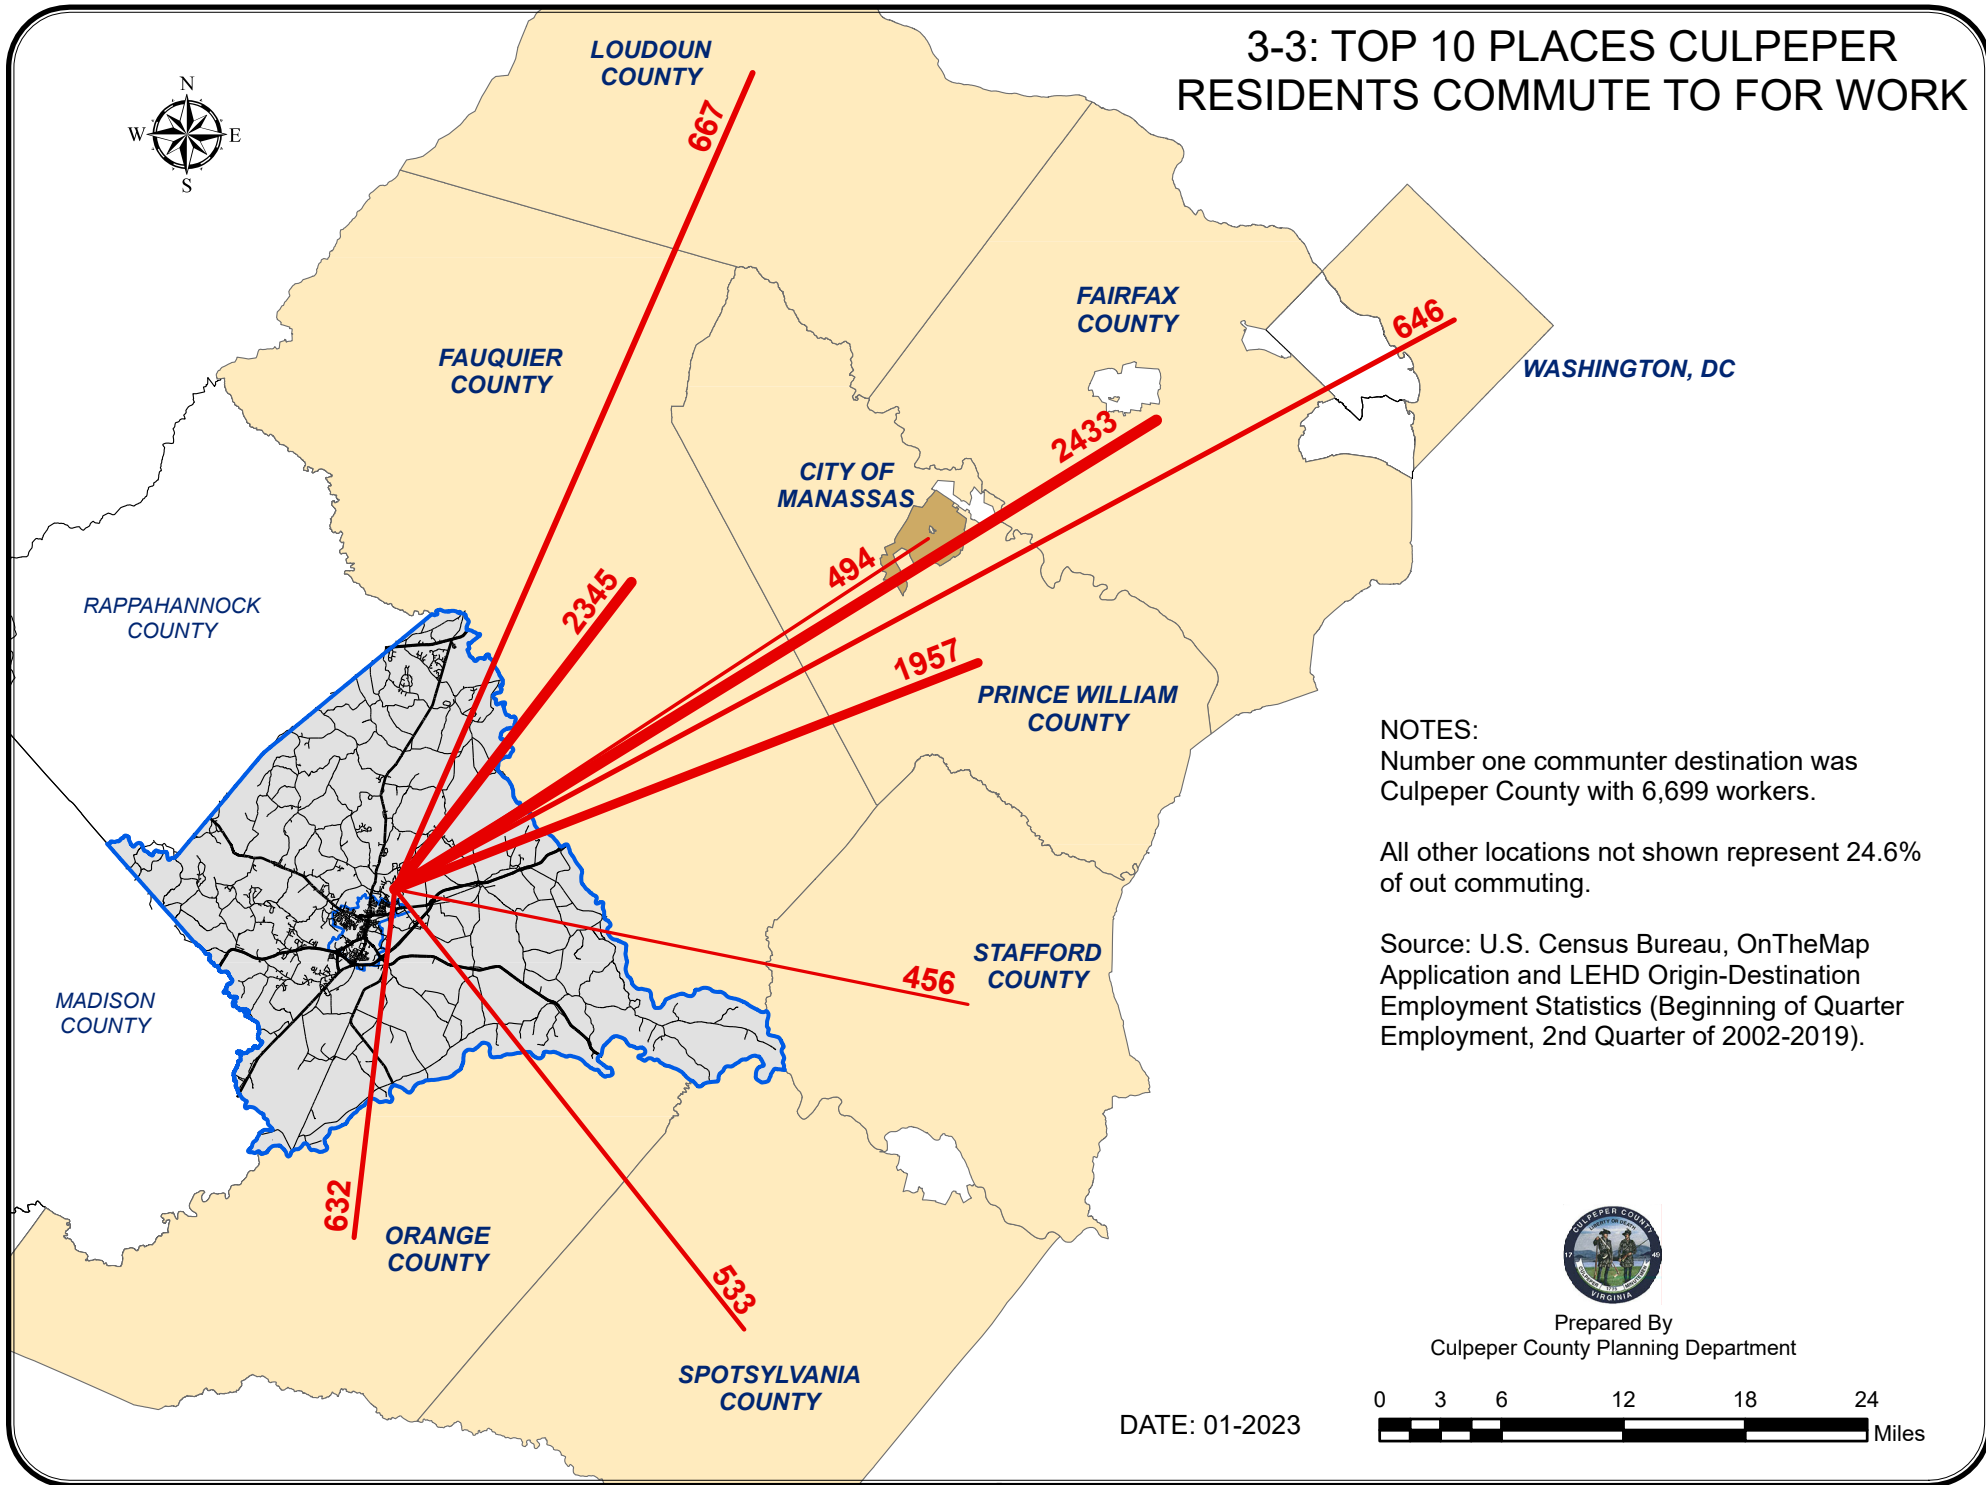

3-3: TOP 10 PLACES CULPEPER RESIDENTS COMMUTE TO FOR WORK

NOTES:
 Number one commuter destination was Culpeper County with 6,699 workers.
 All other locations not shown represent 24.6% of out commuting.
 Source: U.S. Census Bureau, OnTheMap Application and LEHD Origin-Destination Employment Statistics (Beginning of Quarter Employment, 2nd Quarter of 2002-2019).

Prepared By
 Culpeper County Planning Department

DATE: 01-2023