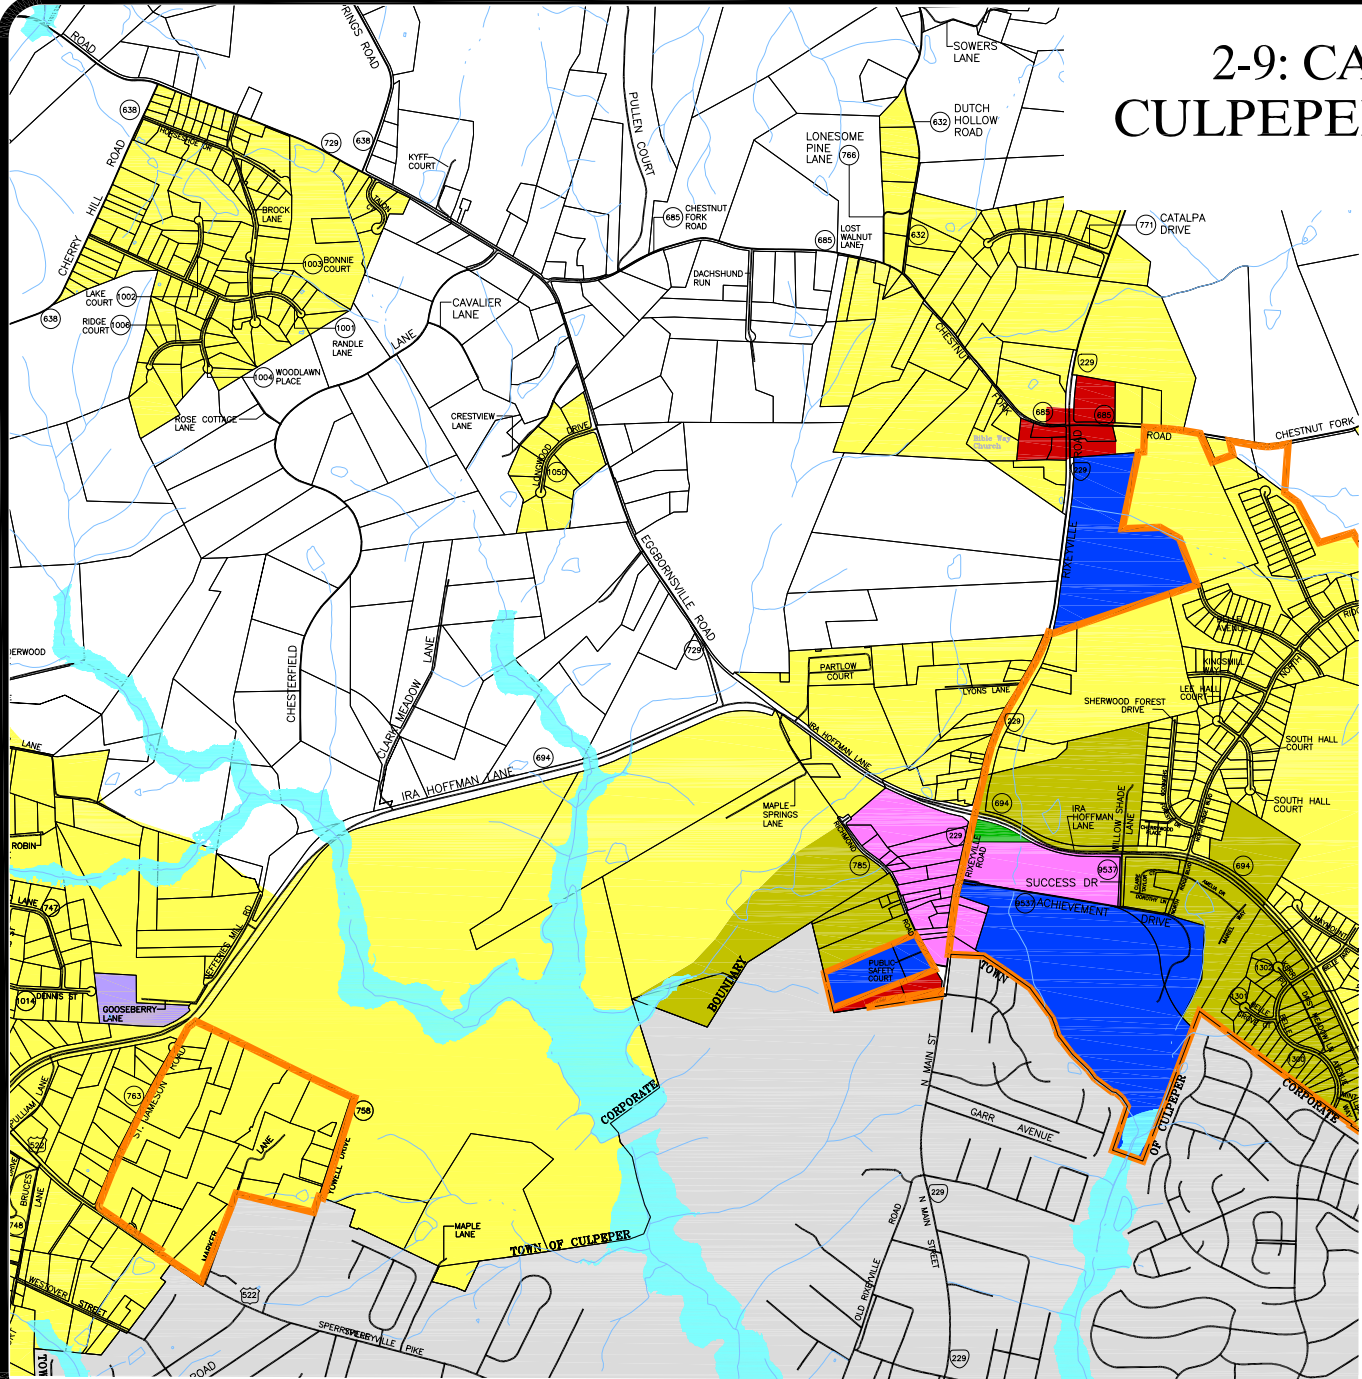

2-9: CATALPA AREA PLAN CULPEPER COUNTY, VIRGINIA

LEGEND

- FLOODPLAIN
- PARKS
- AGRICULTURAL & RURAL
- RESIDENTIAL-LOW DENSITY
- RESIDENTIAL-MEDIUM/HIGH DENSITY
- COMMERCIAL
- MIXED USE
- INSTITUTION
- TOWN OF CULPEPER
- EXISTING SERVICE AREA BOUNDARY

Prepared by
Culpeper County Planning Department
DATE: 12-2022