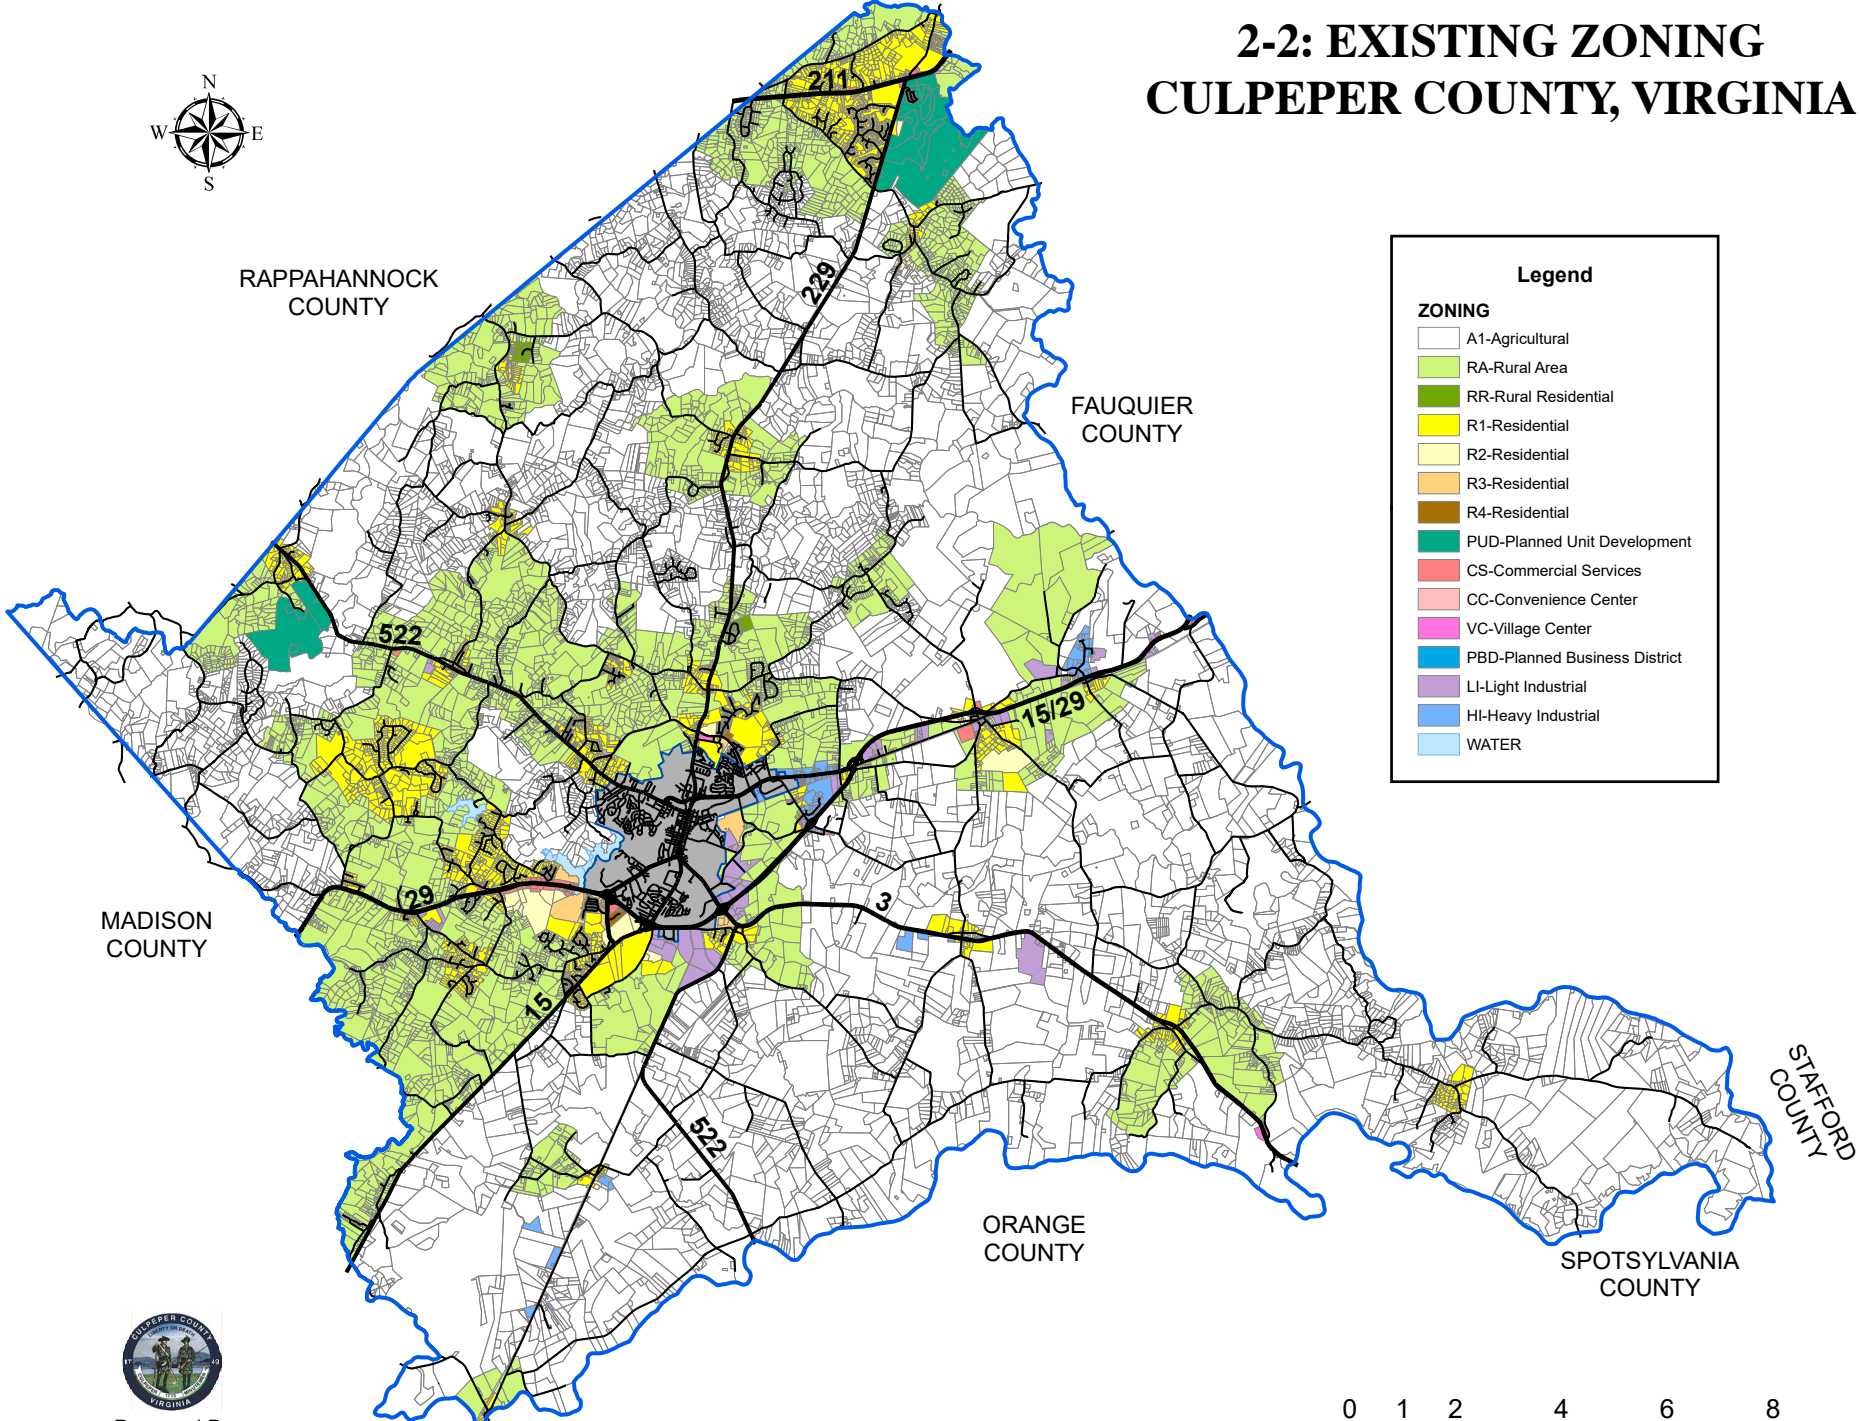

# 2-2: EXISTING ZONING CULPEPER COUNTY, VIRGINIA

| Legend              |                               |
|---------------------|-------------------------------|
| ZONING              |                               |
| [White Box]         | A1-Agricultural               |
| [Light Green Box]   | RA-Rural Area                 |
| [Dark Green Box]    | RR-Rural Residential          |
| [Yellow Box]        | R1-Residential                |
| [Light Yellow Box]  | R2-Residential                |
| [Orange Box]        | R3-Residential                |
| [Brown Box]         | R4-Residential                |
| [Teal Box]          | PUD-Planned Unit Development  |
| [Red Box]           | CS-Commercial Services        |
| [Pink Box]          | CC-Convenience Center         |
| [Purple Box]        | VC-Village Center             |
| [Blue Box]          | PBD-Planned Business District |
| [Light Blue Box]    | LI-Light Industrial           |
| [Dark Blue Box]     | HI-Heavy Industrial           |
| [Lightest Blue Box] | WATER                         |