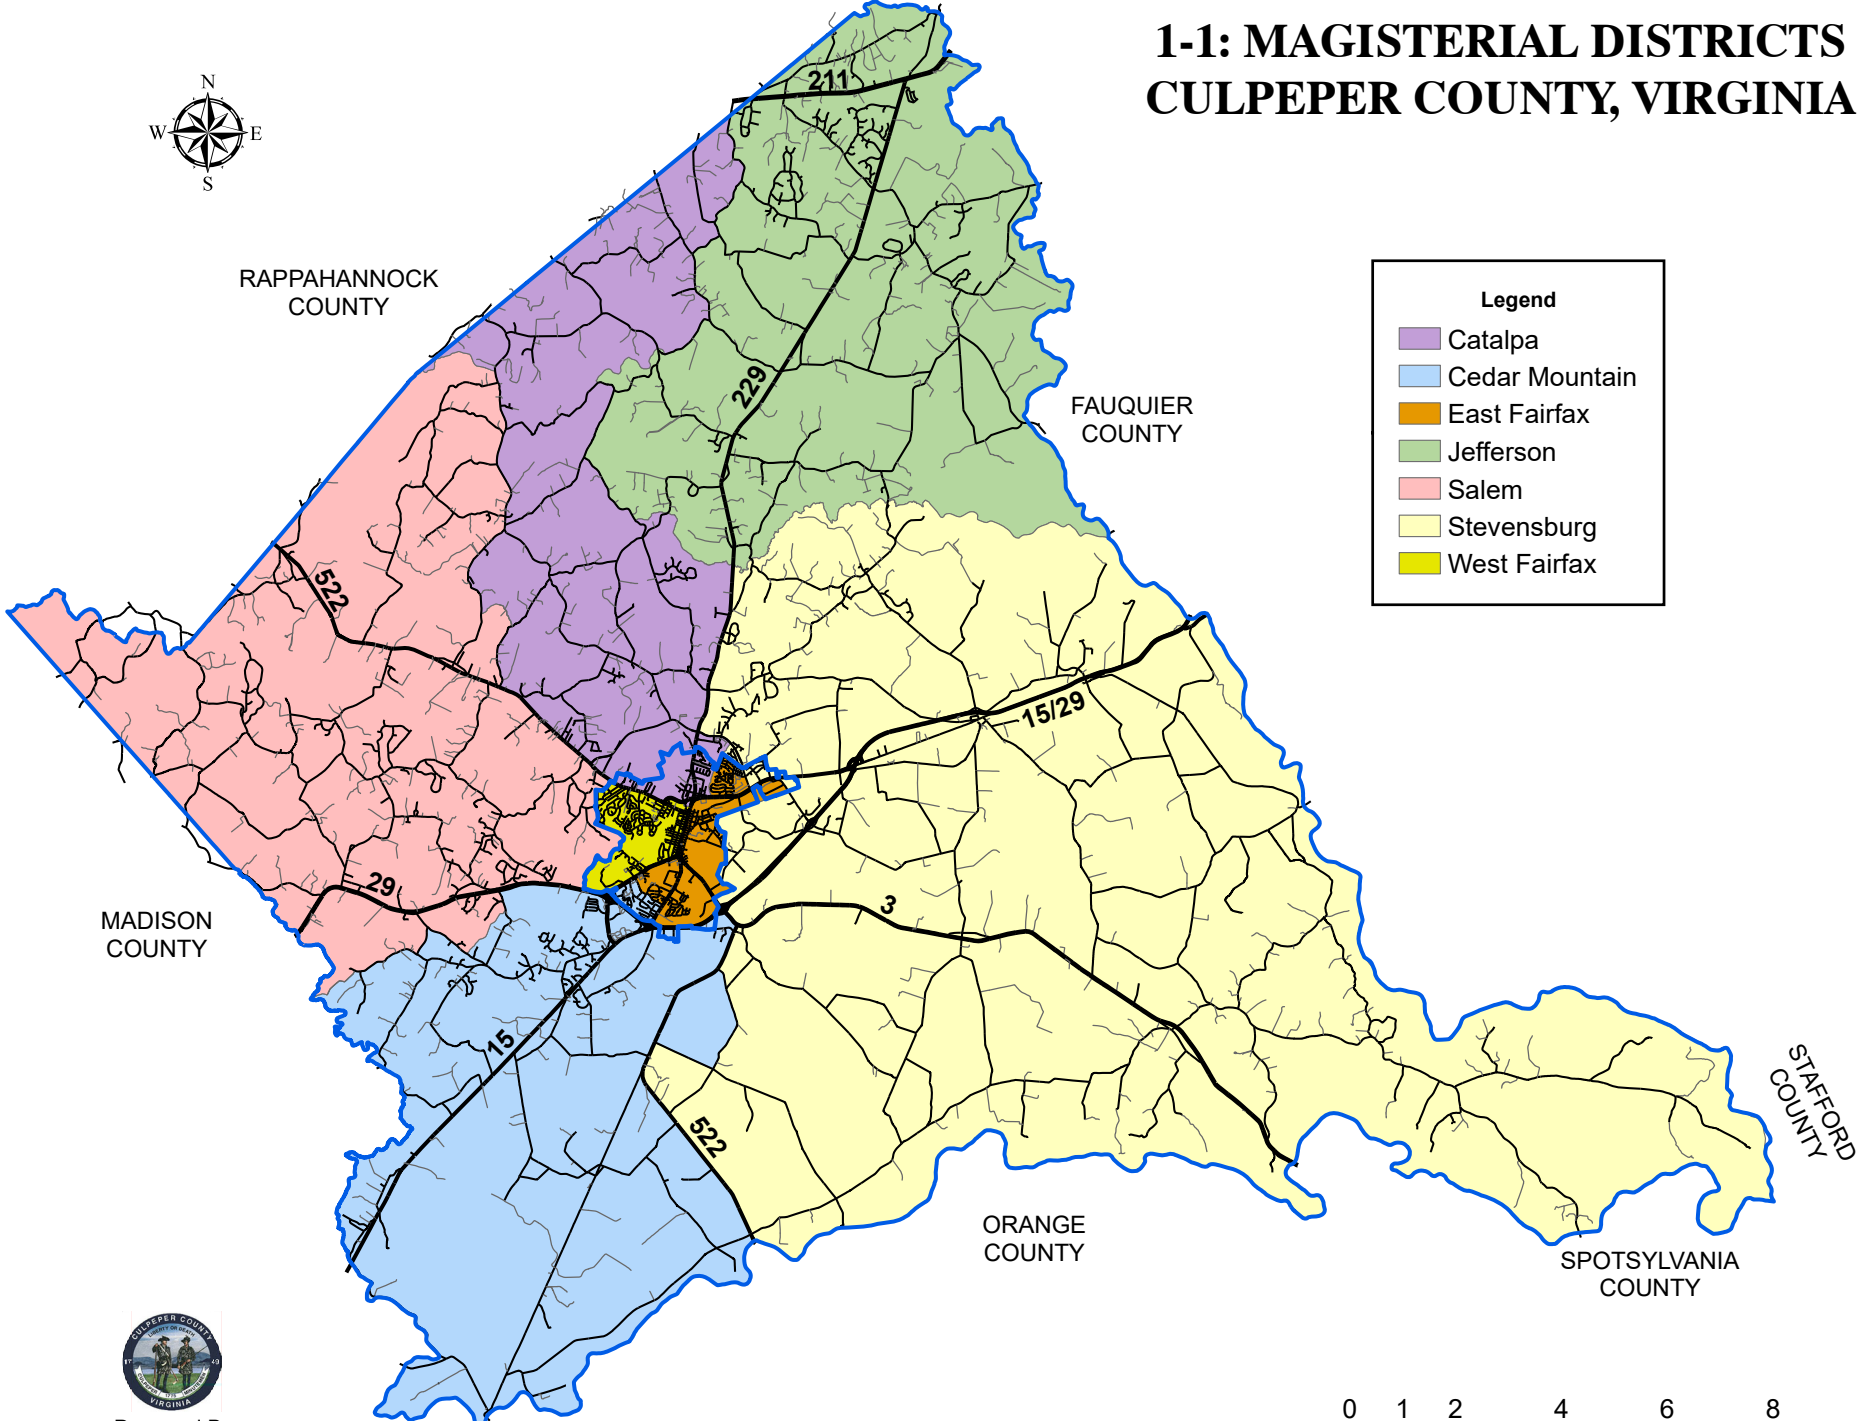

1-1: MAGISTERIAL DISTRICTS CULPEPER COUNTY, VIRGINIA

Legend

- Catalpa
- Cedar Mountain
- East Fairfax
- Jefferson
- Salem
- Stevensburg
- West Fairfax